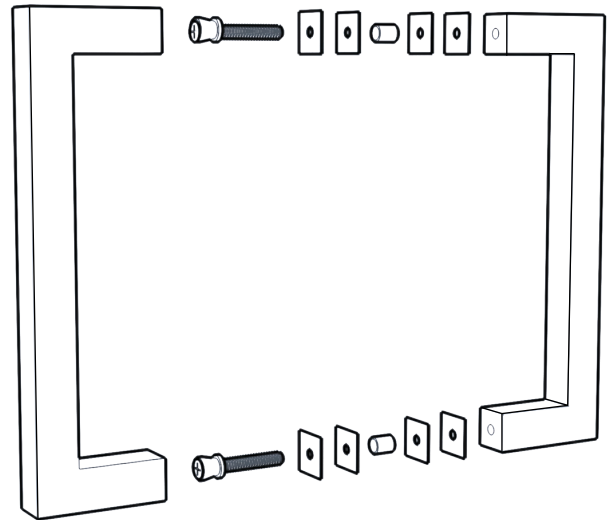

Specifications:

Glass Thickness: 5/16" (8mm) to 1/2" (12mm) tempered glass only.

Cut Out: 1/2" hole diameter required.

Includes: Decorative metal washers.

Material: Solid brass / Stainless steel

C.C.: Center to center

5260 NW 167th Street
 Miami Gardens, FL 33014
 Phone: (877) 658-9008
 Fax: (888) 280-2285

Product: **Square tube pull**

Code: SP606-SP808

Material: Stainless Steel