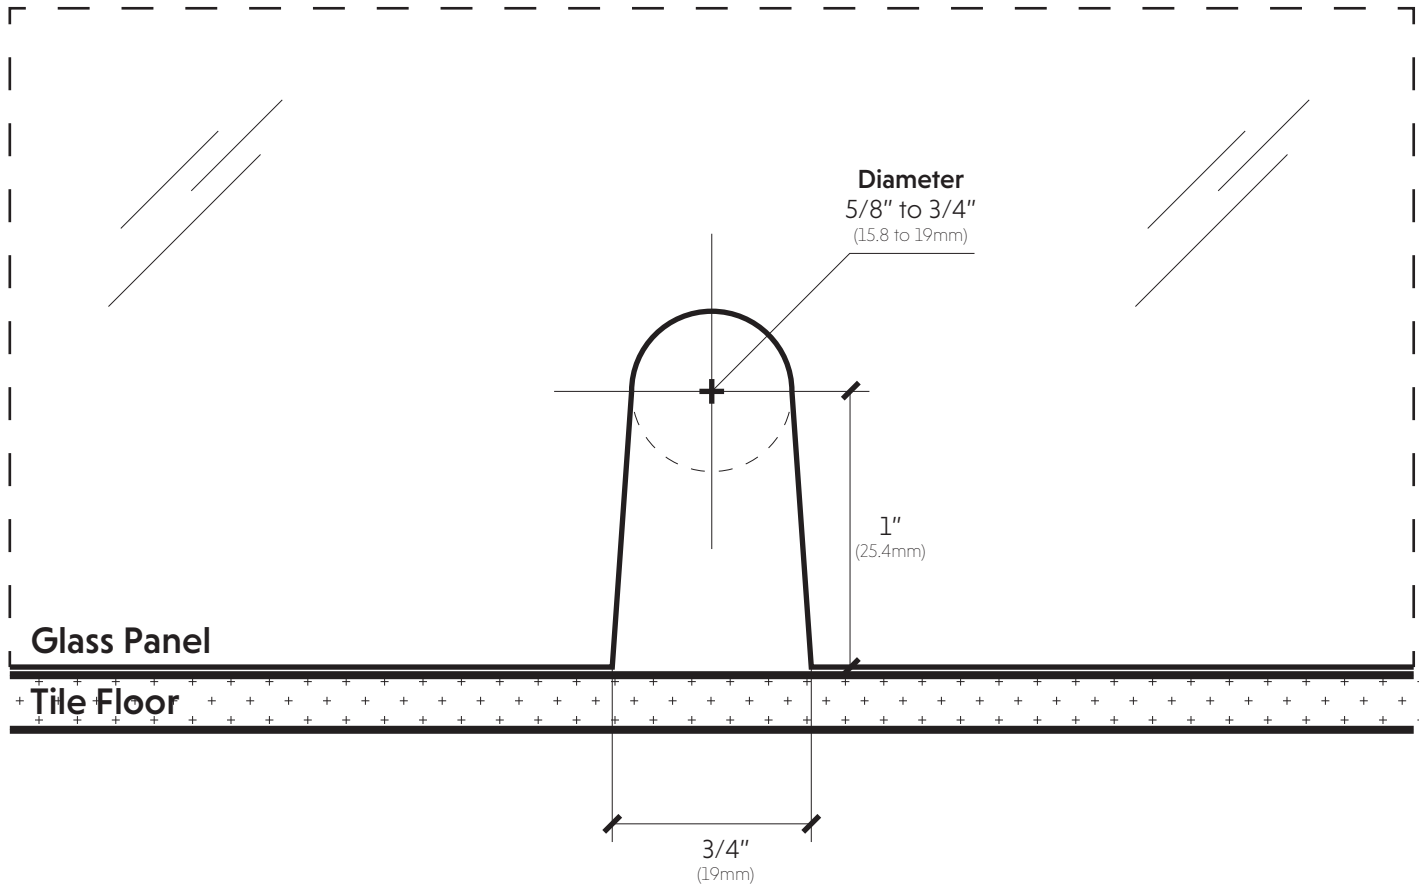

5260 NW 167th Street
Miami Gardens, FL 33014
Phone: (877) 658-9008
Fax: (888) 280-2285

Product:	Wall to Glass Clamps	
Code:	GC44	Material: Solid Brass

Specifications:

Glass thickness: 3/8" (10mm) to 1/2" (12mm)
tempered glass only.

Construction: solid brass (cutout required)

Includes: gaskets, screws and fabrication
dimensions

5260 NW 167th Street
Miami Gardens, FL 33014
Phone: (877) 658-9008
Fax: (888) 280-2285

Product: **Wall to Glass Clamps**