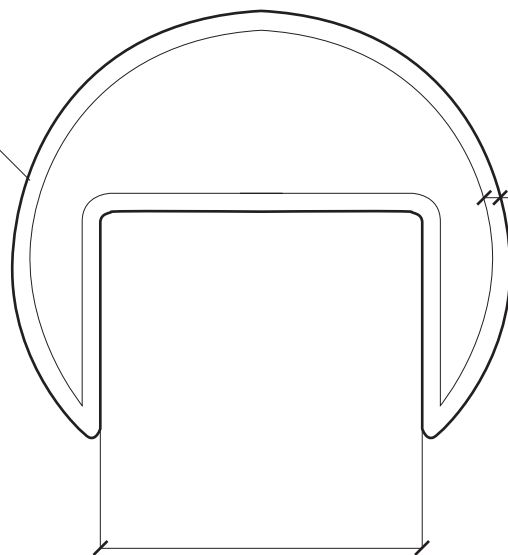

Ø 1-5/16"  
(43mm)

1/16"  
(2mm)

14/16"  
(23mm)

236"  
(5994mm)

5260 NW 167th Street  
Miami Gardens, FL 33014  
Phone: (877) 658-9008  
Fax: (888) 280-2285

Product: **Slotted Tube**

Code: R424

Material: Stainless Steel 316