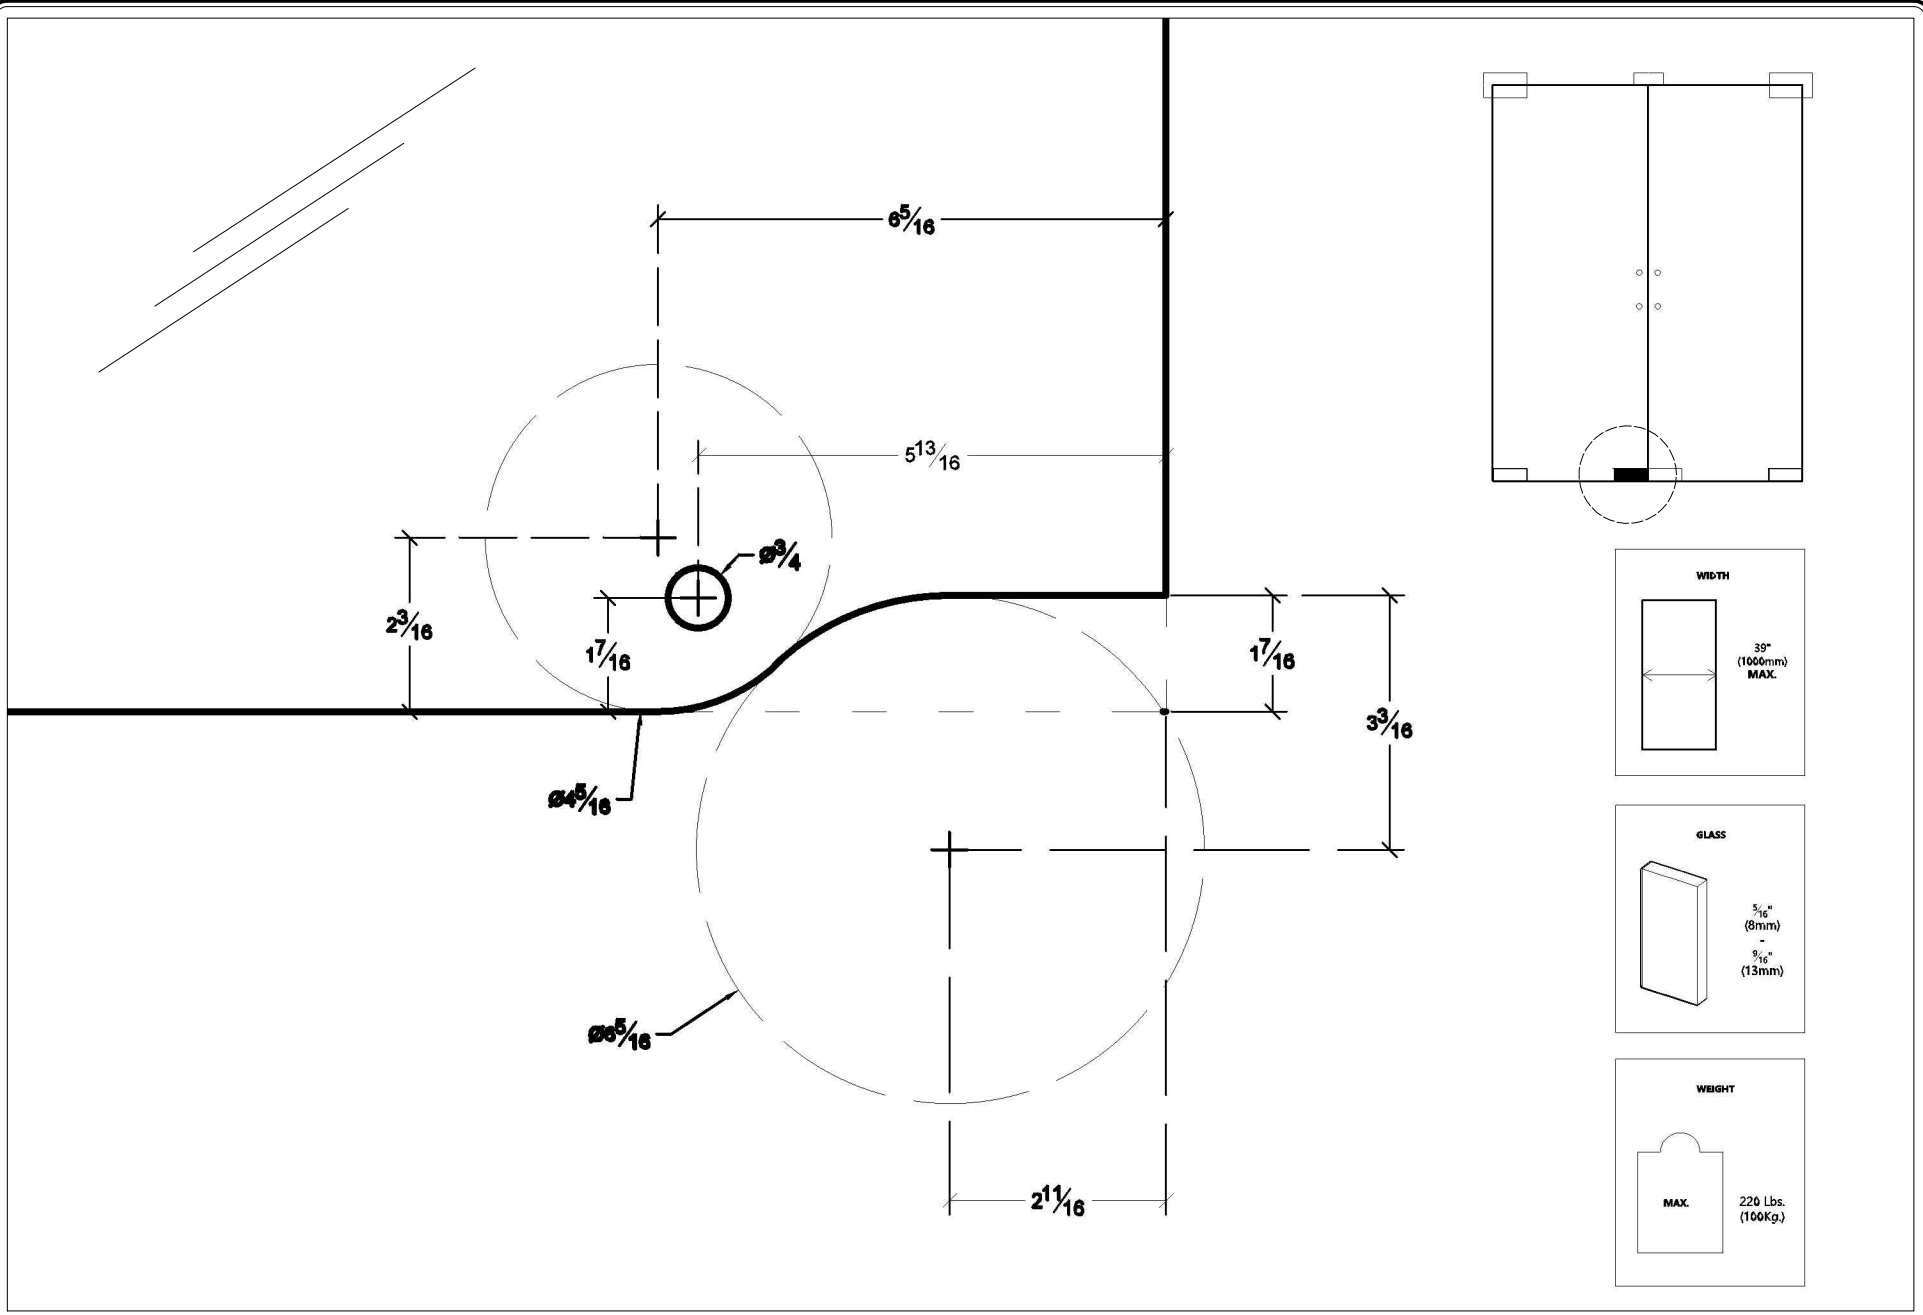

PRODUCT:

BOTTOM DOOR PATCH LOCK

DATE:

06/01/16

CODE:

PFL101

SCALE:

N.A.

IGT GLASS HARDWARE

5260 NW 167th Street
 Miami Gardens, FL 33014
 Phone: (877) 658-9008
 Fax: (888) 280-2285
www.glasshardware.com

PRODUCT:
**BOTTOM DOOR PATCH LOCK- HOLE
 CUTOUT TEMPLATE**

CODE:
PFL101

DATE:
06/01/16